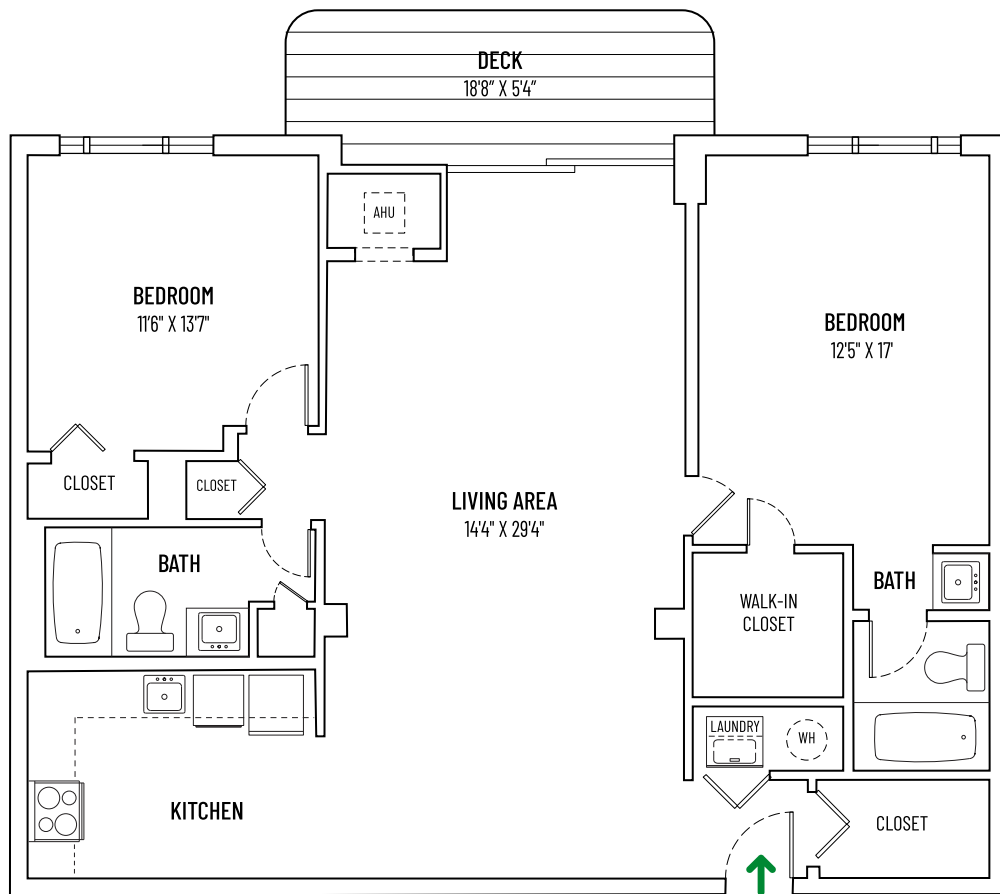

190 NORTH SHORE

190 NORTH SHORE ROAD, REVERE, MA 02151 | +1(781)629-3400 | 190NORTHSHORE.COM

2 BED + 2 BATH | UNIT STYLE A = 1,200 SQ FT ±

All dimensions, specifications, features, amenities, pricing, and availability are subject to change without notice. Terraces, balconies and decks are unit specific. Contact rental agent for details.