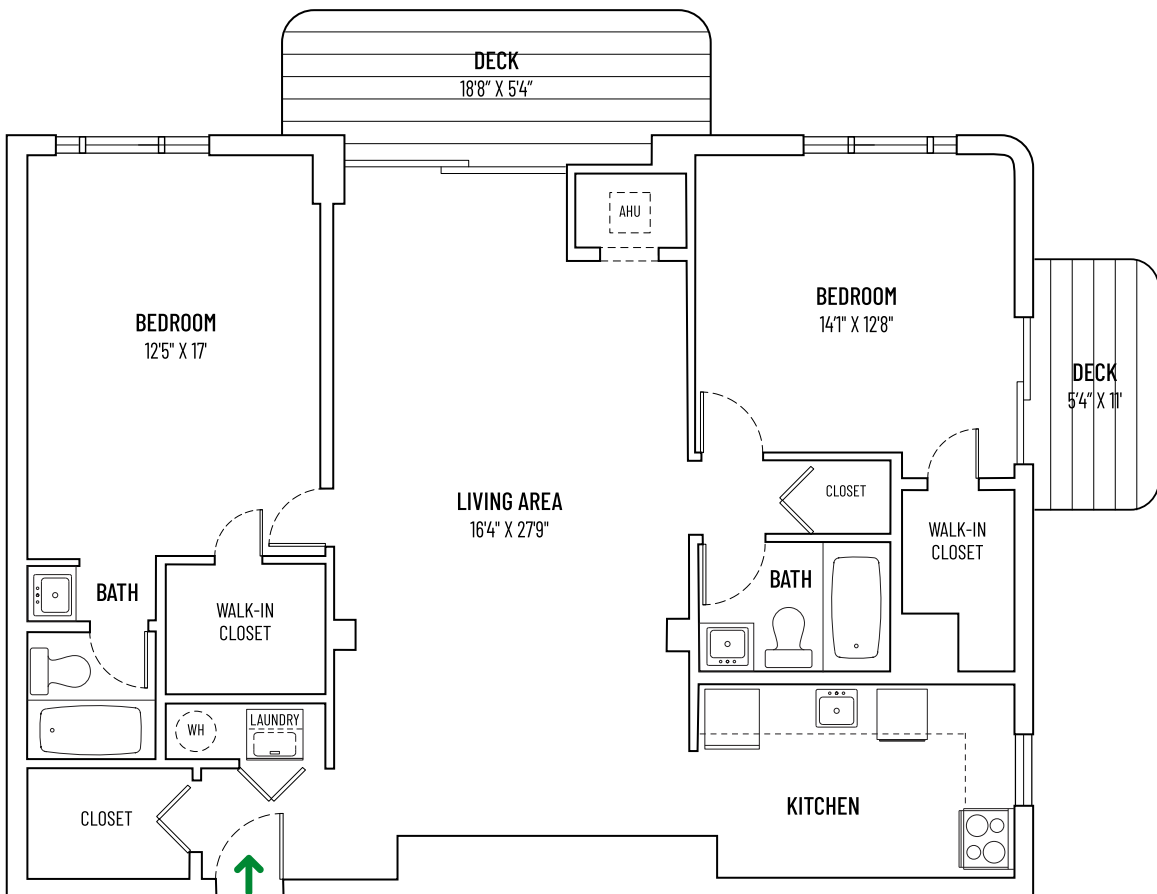

190 NORTH SHORE

190 NORTH SHORE ROAD, REVERE, MA 02151 | +1(781)629-3400 | 190NORTHSHORE.COM

2 BED + 2 BATH | UNIT STYLE K = 1,250 SQ FT ±

All dimensions, specifications, features, amenities, pricing, and availability are subject to change without notice. Terraces, balconies and decks are unit specific. Contact rental agent for details.